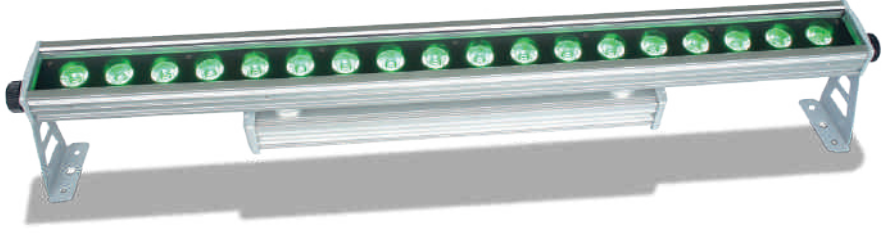

Information available upon request.