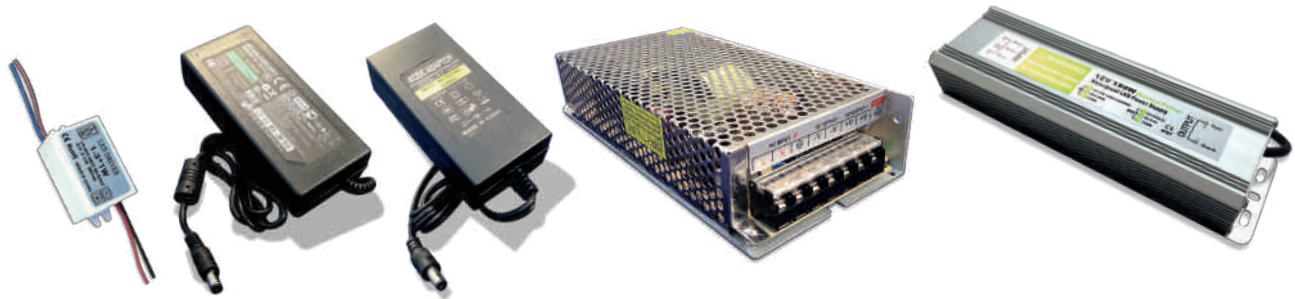

LÜZERO LED DRIVERS

DRIVERS (Indoor)

Any 12V or LED strip installation will be quick and simple with our drivers.
Available from small to large applications.

DIM	Model	Power(W)	Input Voltage	Output Voltage	Output Current	Size
No	DR25	25 Watts	100-240VAC	12VDC	2A	4.13in*1.75in*1.25in
No	DR36	36 Watts			3A	4.93in*2.25in*1.28in
No	DR75	75 Watts			6A	4.93in*2.25in*1.28in
No	DR100	100 Watts			8A	5.33in*2.43in*1.56in
No	DR200	180 Watts			15A	8.88in*4in*1.69in
No	DR3	3 Watts	85-265VAC	2-14VDC	300mA	1.55in*1.07in*0.89in
No	DR5	5 Watts	85-265VAC	2-14VDC	300mA	1.55in*1.07in*0.89in

DRIVERS IP67-Waterproof

Model	Power(W)	Input Voltage	Output Voltage	Output Current	Size
DR150	150 Watts	110-130VAC	12VDC	12.5A	9.44in*3.71in*1.69in
DR200	200 Watts			16.6A	9.25in*4.88in*2.19in