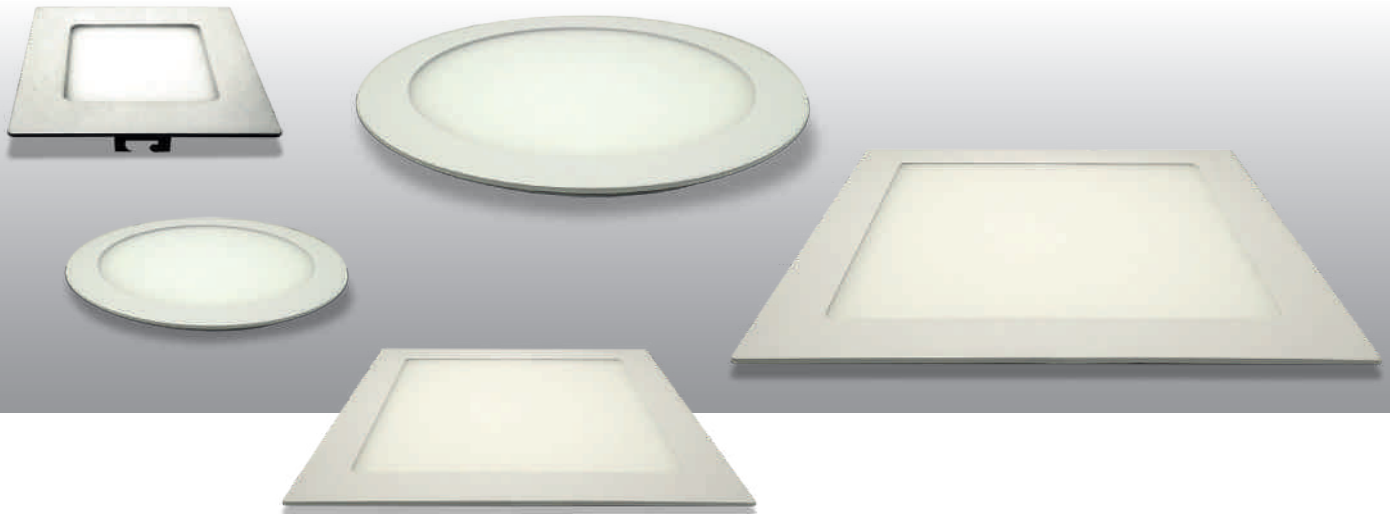

SPECIFICATIONS

C35

- Power: 4 Watts
- Voltage: 90-130VAC
- Brightness: 340lm
- Efficiency: 85 lm/W
- Light Color : Warm White
- Color Temperature: 2,700 K
- Beam Angle: 360 degrees
- Lifespan: 25,000 hrs.
- Dimensions: 3.5" x 1.36" (L x D)
- Base Type: E12
- Indoor/Outdoor: Indoor
- Dimmable: Optional

A19

- Power: 6 Watts
- Voltage: 90-130VAC
- Brightness: 510 lm
- Efficiency: 85 lm/W
- Light Color : Warm White
- Color Temperature: 2,700 K
- Beam Angle: 360 degrees
- Lifespan: 25,000 hrs.
- Dimensions: 3.9" x 2.37" (L x D)
- Base Type: E26
- Indoor/Outdoor: Indoor
- Dimmable: Optional

LÜZERO

LZ-FLAT PANEL

LÜZERO® LED Panel Lights offer a practical, modern and easy to install LED Lamp for recessed mount or surface mounting applications. Coupled with an external, modular driver and mounting spring – LÜZERO® Panel lights make this an attractive quick install product. Sought after by architects, interior designers and decorators, LÜZERO® Panel lights offer a modern and sleek look with the benefits of low energy consumption.