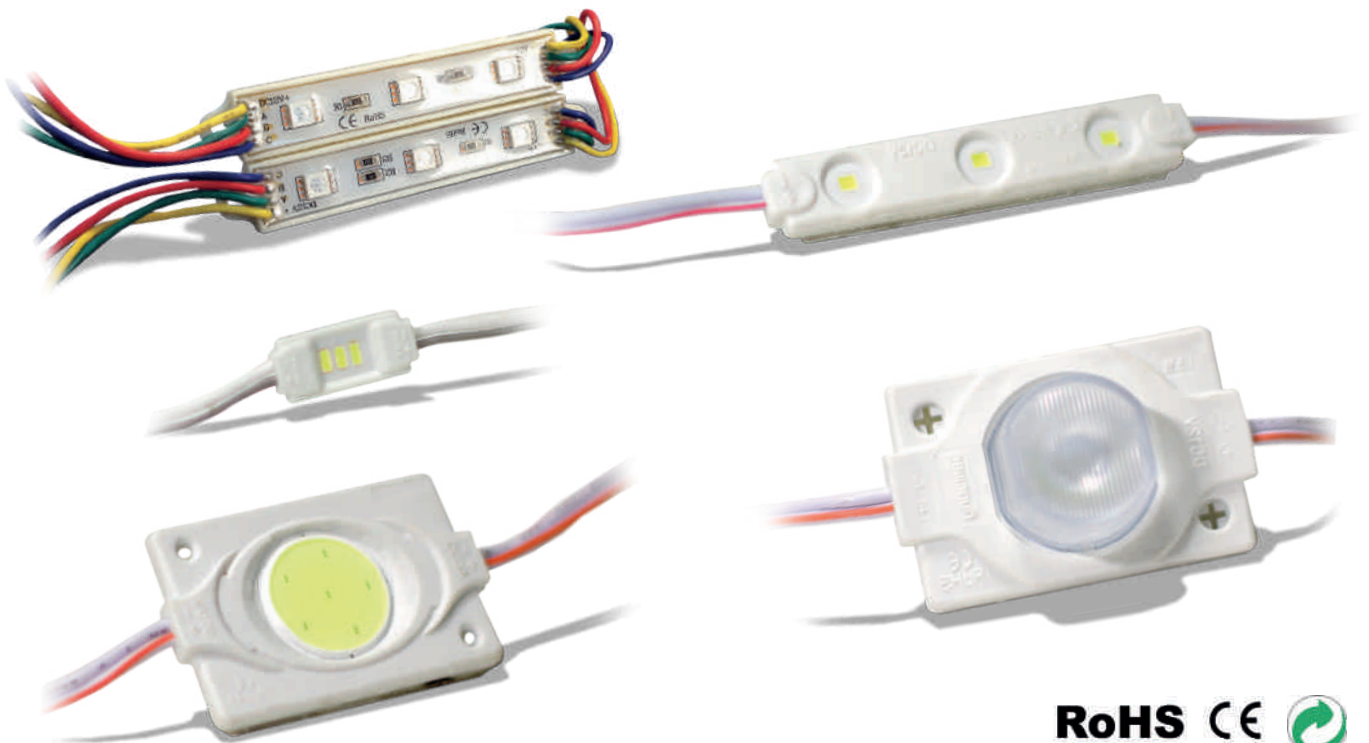

*Dimmable: requires dimmable driver

*Protection Level: IP:40 = bare board (indoor only)

IP:54 = epoxy (water resistant)

IP:68 = Silicone + Epoxy (waterproof)

LÜZERO

LZ-LED MODULE RGB/PW

LÜZERO® Sign Modules offers a perfect match for all type of backlighting or advertising lighting projects. Slim in form and factor, this unit allows for the placement of illumination in tight fit places for replacing small halogen light bulbs. Encapsulated in silicone, excess heat is easily dissipated by the bulb provides a worry free option for outdoor backlit applications.

RoHS CE 

LÜZERO

LZ-FLAT PANEL

LÜZERO® LED Flat Panel Lights offer a practical, modern, sleek low profile and easy to install LED Lamp for recessed mount applications including acoustic ceilings. This new expandable modular system offer various options including dimming and backup power pack. – LÜZERO® Panel lights are an attractive quick install product that is sought after by architects, interior designers and decorators. Other sizes available.