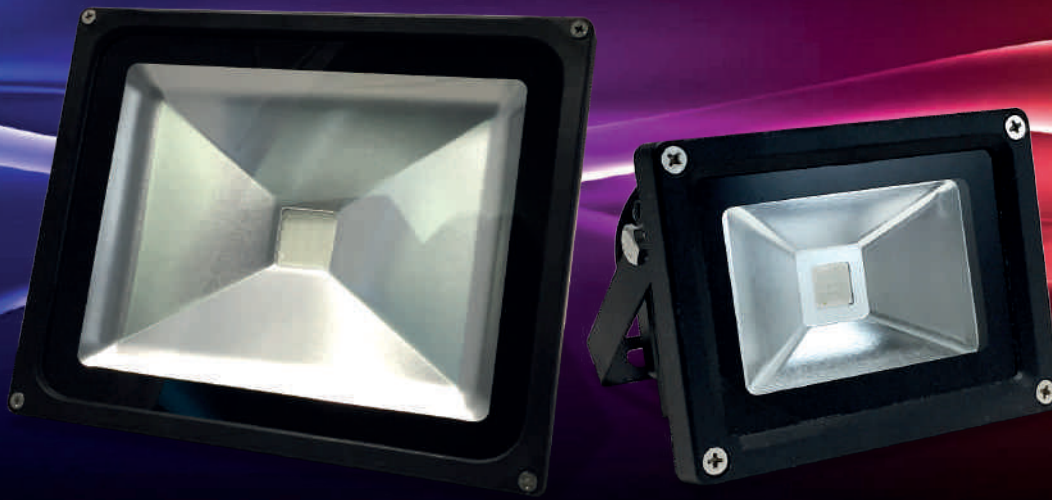

LZ-FLOOD LIGHTS RGB

LÜZERO® Floodlights are the perfect choice when high output is needed in harsh or outdoor spaces. Our IP65 LÜZERO® Floodlights are water resistant and dust ingress resistant, built in strong aluminum alloy bodies they resist impact and dissipate heat easily, making them very durable and long lasting. Features memory function when turned off. They are suitable for both indoor and outdoor environments. Common applications include backyards and front yards, wall washing and more.

SPECIFICATIONS

Model	Power	Voltage	Brightness	Color Temperature*	Beam Angle	Dimensions	Protection Level
FL RGB 10W	10W	85-265 VAC	900 lm	RGB	120	4.5" x 3.44" x 3"	IP65
FL RGB 30W	30W	85-265 VAC	2,700 lm	RGB	120	8.8" x 7.25" x 4.25"	IP65
FL RGB 50W	50W	85-265 VAC	4,500 lm	RGB	120	11.25" x 9.3" x 4.75"	IP65

*Warm white available upon request.

LÜZERO