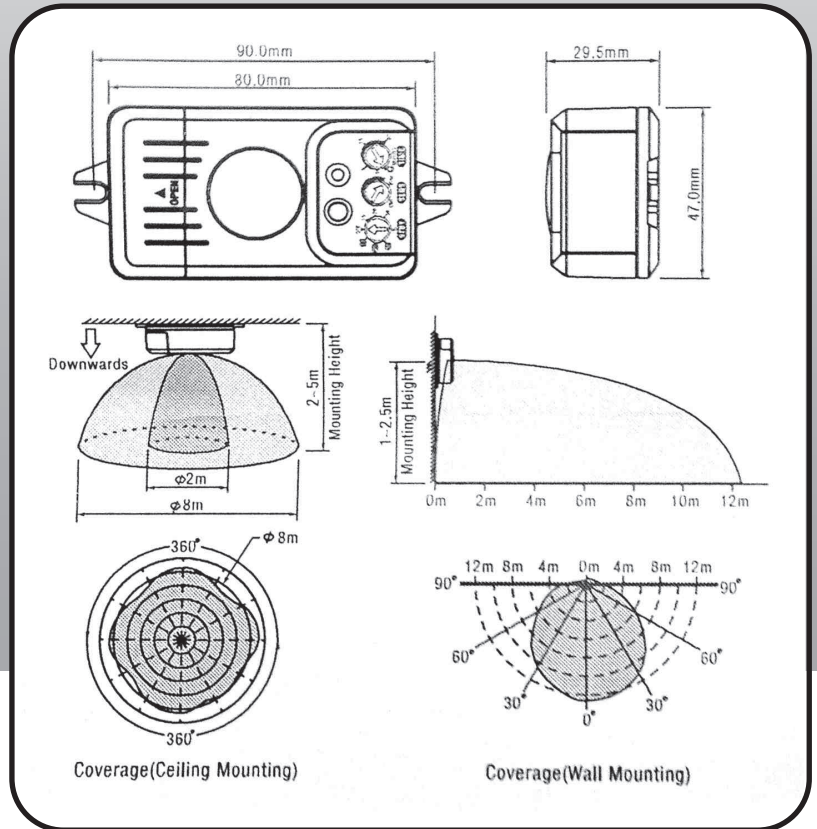

MICROWAVE MOTION SENSOR

SPECIFICATIONS

- Rating: 120VAC 60HZ
- Standby Power: Aprox. 0.6W
- Microwave Frequency: 5.8GHz + 75MHz CW RADAR, ISM band, transmitter power < 0.2mW
- Use Locations: Indoor use only, ceiling or wall mounting
- Mounting High: Ceiling: 2-5m / Wall 1-2.5m
- Detecting Angle: Ceiling; 360° / Wall 180°
- Distance: Ceiling: ϕ 2-8m / Wall 3-12m
- Time Delay: 1-30min. w/test mode
- Dimming Mode: 1-10 VDC signal output
- Standby Dim Level: 10% / 20% / 30% / Off
- Manual Override: 4 hours
- Zero Cross Trigger: 0 + 50V phase voltage
- Switch Type: Relay (load capacity: 10A 277VAC)
- Operating Temperature: 0 - +60°C @ full load; +70°C @ 60% load
- Storage Temperature: -20 - +80°C, 10-95% RH
- Unit Size: 3.85" x 1.85" x 1.16"