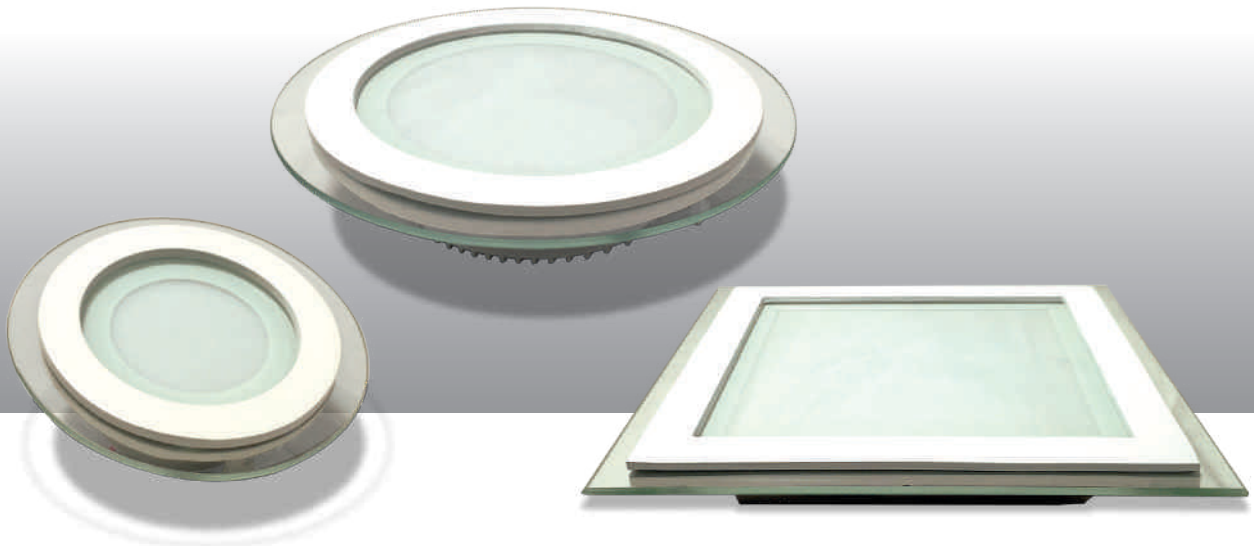

LÜZERO

LZ-FLAT PANEL

LÜZERO® LED Panel Lights offer a practical, modern and easy to install LED Lamp for recessed mount or surface mounting applications. Coupled with an external, modular driver and mounting spring – LÜZERO® Panel lights make this an attractive quick install product. Sought after by architects, interior designers and decorators, LÜZERO® Panel lights offer a modern and sleek look with the benefits of low energy consumption.

Easy to Install, For Recessed Mount Applications, High CRI, 80% Energy Saving.

LÜZERO®

LZ-EDGE LIT FLAT PANEL

Created by interior design experts, these LÜZERO® LED Edge Lit Flat Panels offer an upscale option to our already elegant Flat Panels. Architects, interior designers and decorators often opt for our high quality Edge Lit Led Flat Panels on their projects creating a modern look while keeping the lower energy consumption benefits that leds provide.