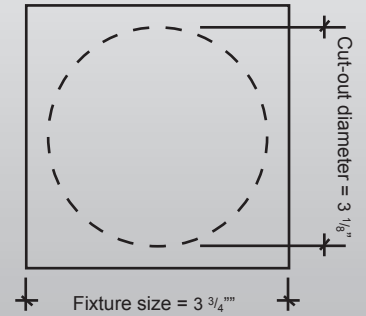

RDWH OCTAGONAL
RDSN OCTAGONAL