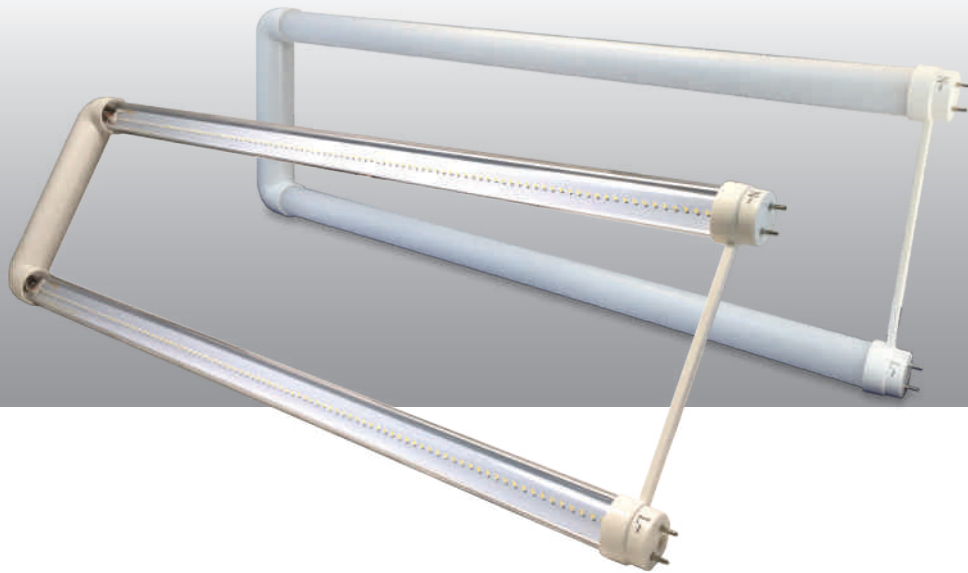

LZ-T8U 18W UL CERTIFIED

18W LED = 32W FL

50% SAVINGS

LÜZERO® T8 LED Light tubes provide an energy saving and long life alternative that replace traditional fluorescent T12/T8 lamps. Our T8 Tubes come with integrated driver and heat dissipating heat sinks that allow for long reliable operation for years to come. One LÜZERO® T8 LED Light tube is commonly used to replace one fluorescent T8 tube, proving a great investment for immediate energy saving and reliable operation. Commonly used for large scale and commercial, frequent applications are for: Cooler/freezer case, cove lighting, display case, general illumination, high bay, parking garage, tunnels, offices and supermarkets.

SPECIFICATIONS

- Power: 18 watts
- Voltage: 100-277VAC
- Brightness: 1890 lm
- Efficiency: 105 lm/W
- Light Color: Pure White
- Color Temperature: 5000 K
- CRI: >82.7
- Beam Angle: 120 degrees
- Cover Type: Clear or Frosted
- Lifespan: 50,000 hrs.
- Dimensions: 2 ft.
- Indoor/Outdoor: Indoor
- Dimmable: No

*Other colors temperatures available upon request. Available in UL upon request.

LÜZERO