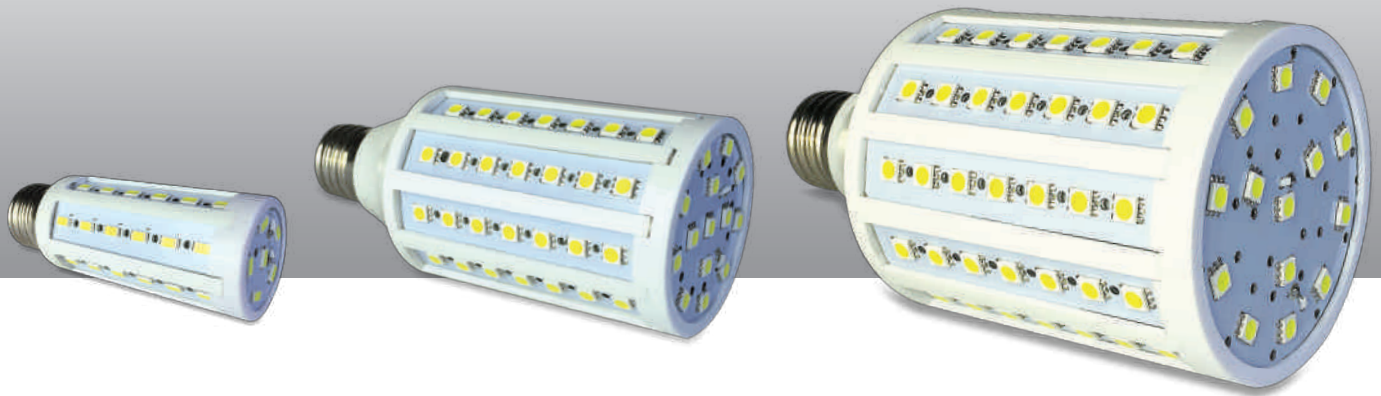

LZ-CORN BULB

80% SAVINGS

LÜZERO® Corn Bulbs offer a low cost alternative to specific lamp applications. More compact than the our other bulbs, this alternative permits you to "retrofit" tight spaced lamps with the efficiency and durability that LED offers. These indoor bulbs come in 3 variations: 8 Watt, 15 Watt, 20 Watt and replace 60 Watt, 80 Watt and 100+ Watts respectively. Featuring a novel design, heat dissipation is allowed by holes in the diode panels, which allows a cooler operation and longer lifespan.

SPECIFICATIONS

- Power: 8 Watts
- Voltage: 85-265VAC
- Brightness: 720 lm
- Efficiency: 90 lm/W
- Light Color: Pure White
- Color Temperature: 6500 K
- CRI: >85
- Beam Angle: 360 degrees
- Lifespan: 50,000 hrs.
- Dimensions: 4.2" x 1.42" (LxD)
- Base Type: E26
- Indoor/Outdoor: Indoor
- Dimmable: No

- Power: 15 Watts
- Voltage: 85-265VAC
- Brightness: 1350 lm
- Efficiency: 90 lm/W
- Light Color: Pure White
- Color Temperature: 5500 K
- CRI: >85
- Beam Angle: 360 degrees
- Lifespan: 50,000 hrs.
- Dimensions: 5.9" x 2.56" (LxD)
- Base Type: E26
- Indoor/Outdoor: Indoor
- Dimmable: No

- Power: 20 Watts
- Voltage: 85-265VAC
- Brightness: 1800 lm
- Efficiency: 90 lm/W
- Light Color: Pure White
- Color Temperature: 5500 K
- CRI: >85
- Beam Angle: 360 degrees
- Lifespan: 50,000 hrs.
- Dimensions: 8.41" x 5.38" (LxD)
- Base Type: E26
- Indoor/Outdoor: Indoor
- Dimmable: No

RoHS CE

LÜZERO