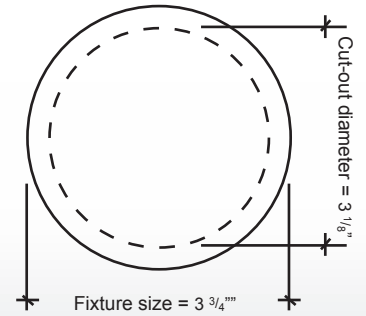

LÜZERO - MR16 FIXTURES

FIXTURES

RDWH

SOCKETS